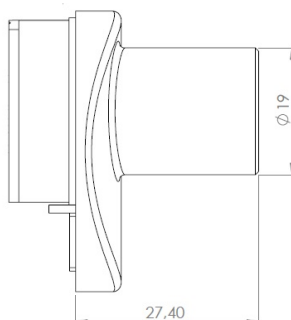

PRODUCT SHEET

Description:

Glass Door Lock "Badge", F/Double Doors, Gold Pl, W/SISO Oval Metal Key, 400 KD,W/2 Black ABS Plastic Screws W/PVC, Tip, 1 GPL. Flat Oval Metal Striking Plate,f/Glass Thickness, 4-5mm

Item number:

14.09.543-0

Units	Box	Carton	HS Code	Barcode
Pcs.	12	240	8301300000	 5704866049139

SISO A/S
Mileparken 11
DK-2740 Skovlunde
Denmark
VAT: DK 24786013

Phone +45 45 830 900
www.siso.dk
siso@siso.dk