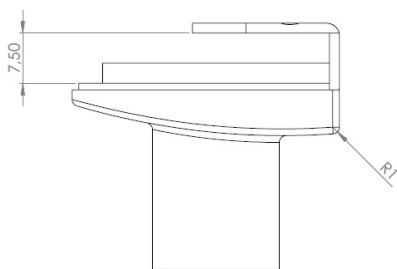

PRODUCT SHEET

Description:

Glass Door Lock "Badge", F/Double Doors, Gold Pl, W/SISO Oval Metal Key, 400 KD,W/2 Black ABS Plastic Screws W/PVC, Tip, 1 GPL. Flat Oval Metal Striking Plate,f/Glass Thickness, 4-5mm

Item number:

14.09.543-0

Units	Box	Carton	HS Code	Barcode
Pcs.	12	240	8301300000	 5704866049139

SISO A/S
Mileparken 11
DK-2740 Skovlunde
Denmark
VAT: DK 24786013

Phone +45 45 830 900
www.siso.dk
siso@siso.dk

Danske Bank
Nytorv Branch
Copenhagen
SWIFT: DABADKKK

Account no.
4180 3112 112936
IBAN Account
DK7230003112112936