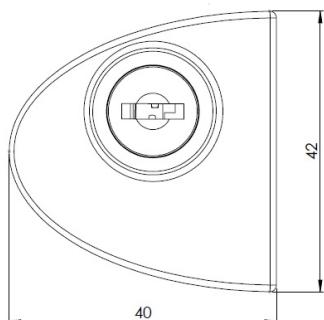

PRODUCT SHEET

Description:

Glass Door Lock "Badge", F/Double Doors, Gold Pl, W/SISO Oval Metal Key, 400 KD,W/2 Black ABS Plastic Screws W/PVC, Tip, 1 GPL. Flat Oval Metal Striking Plate,f/Glass Thickness, 4-5mm

Item number:

14.09.543-0

Units	Box	Carton	HS Code	Barcode
Pcs.	12	240	8301300000	 5704866049139

SISO A/S
Mileparken 11
DK-2740 Skovlunde
Denmark
VAT: DK 24786013

Phone +45 45 830 900
www.siso.dk
siso@siso.dk